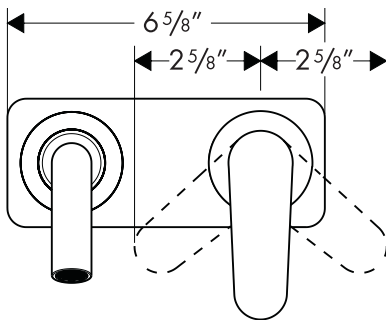

Axor Citterio M Wall-Mount Single Control Lavatory Faucet

34115XX1

Product Features

- 9" spout
- With plate
- Ceramic cartridge operation
- 2.2 gpm

Code Compliance

This unit meets or exceeds the following: